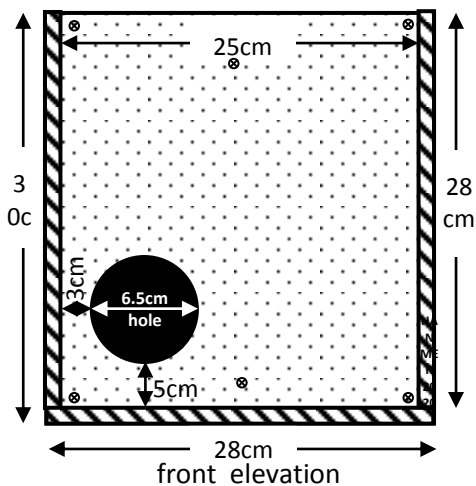

# The Northumberland Little Owl box (2020)3a

2.5cm x 4cm x 10cm wooden blocks X8

Use 18mm exterior quality ply (or something similar); paint outside only, with water-based fence type paint. You can water-proof the roof lid more, with a coat of exterior gloss paint or cover with roofing felt or similar.