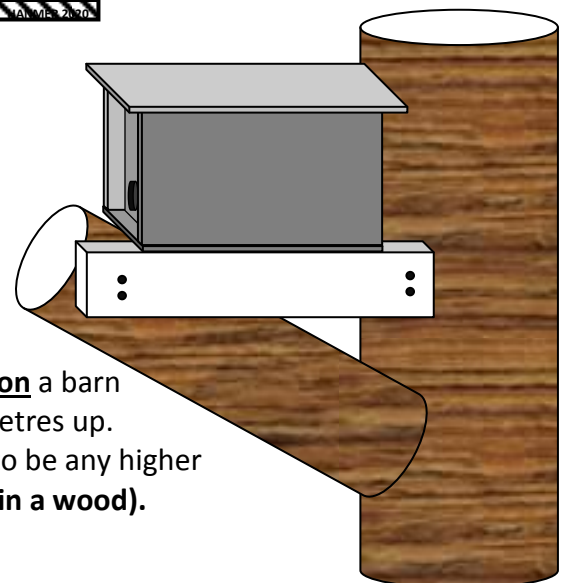

# The Northumberland Little Owl box (2020)3a

2.5cm x 4cm x 10cm wooden blocks X8

Use 18mm exterior quality ply (or something similar); paint outside only, with water-based fence type paint. You can water-proof the roof lid more, with a coat of exterior gloss paint or cover with roofing felt or similar.