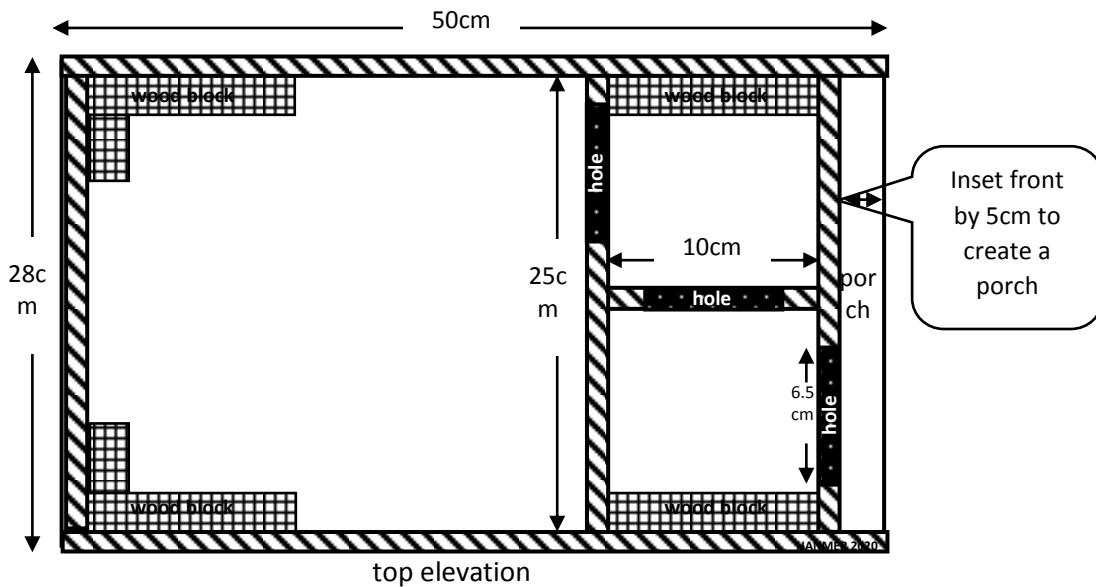

# The Northumberland Little Owl box (2020)3a

2.5cm x 4cm x 10cm wooden blocks X8

Use 18mm exterior quality ply (or something similar); paint outside only, with water-based fence type paint. You can water-proof the roof lid more, with a coat of exterior gloss paint or cover with roofing felt or similar.