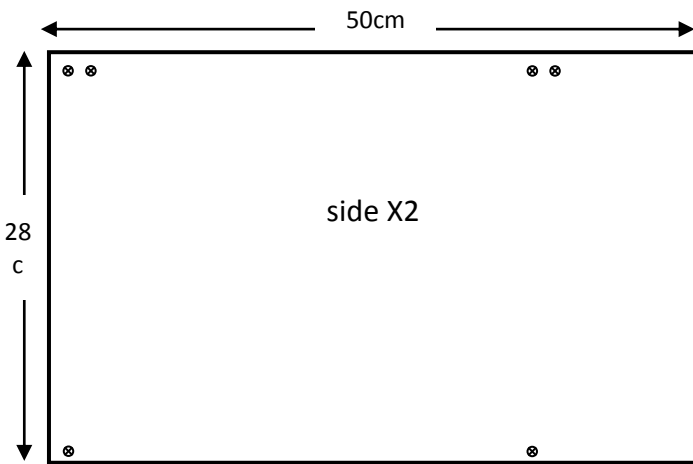

# The Northumberland Little Owl box (2020)3a

2.5cm x 4cm x 10cm wooden blocks X8

Use 18mm exterior quality ply (or something similar); paint outside only, with water-based fence type paint. You can water-proof the roof lid more, with a coat of exterior gloss paint or cover with roofing felt or similar.