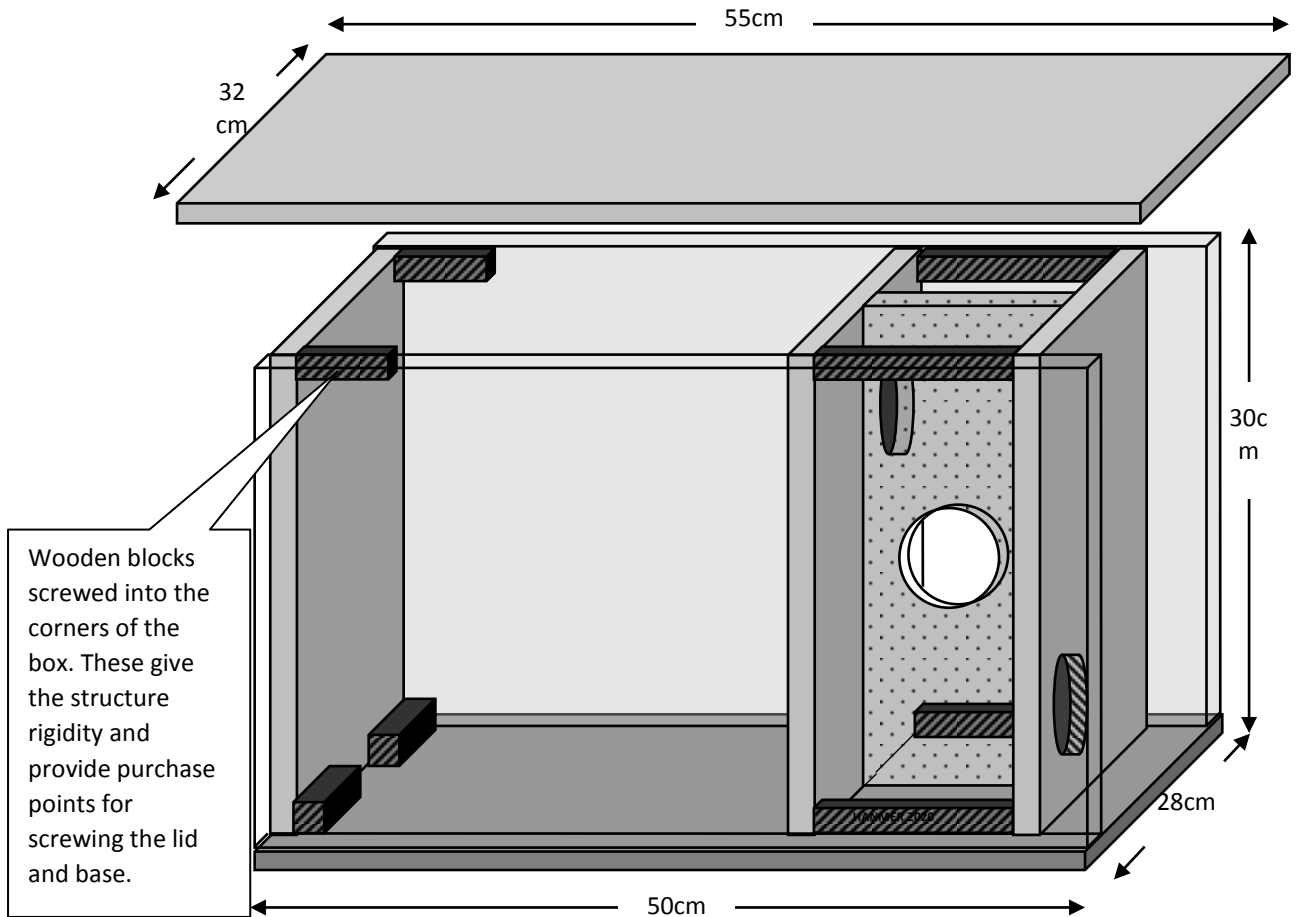

# The Northumberland Little Owl box (2020)3a

2.5cm x 4cm x 10cm wooden blocks X8

Use 18mm exterior quality ply (or something similar); paint outside only, with water-based fence type paint. You can water-proof the roof lid more, with a coat of exterior gloss paint or cover with roofing felt or similar.