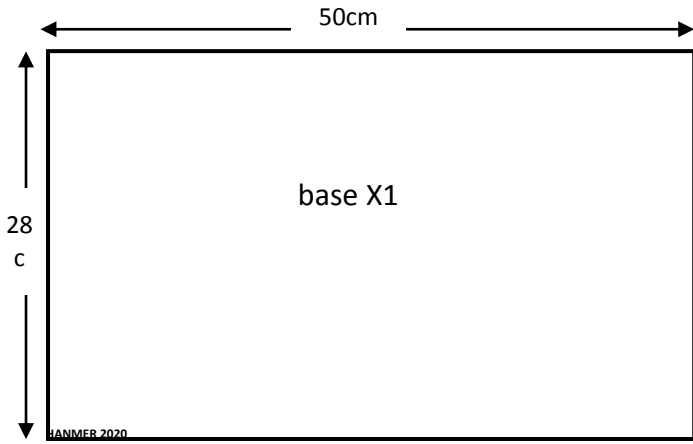

# The Northumberland Little Owl box (2020)3a

2.5cm x 4cm x 10cm wooden blocks X8

Use 18mm exterior quality ply (or something similar); paint outside only, with water-based fence type paint. You can water-proof the roof lid more, with a coat of exterior gloss paint or cover with roofing felt or similar.