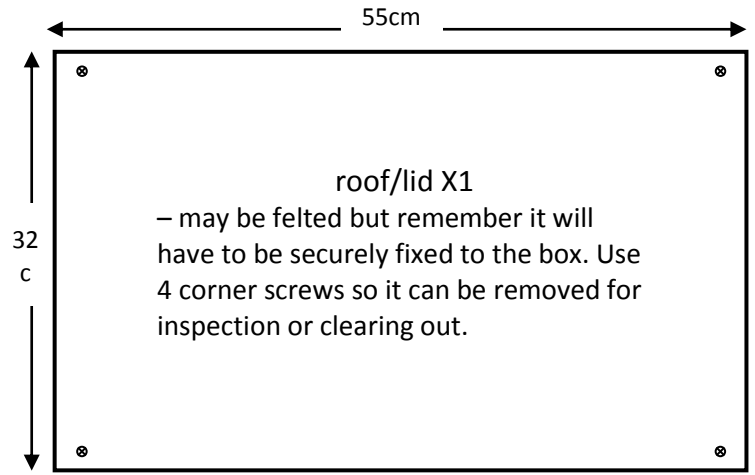

# The Northumberland Little Owl box (2020)3a

2.5cm x 4cm x 10cm wooden blocks X8

Use 18mm exterior quality ply (or something similar); paint outside only, with water-based fence type paint. You can water-proof the roof lid more, with a coat of exterior gloss paint or cover with roofing felt or similar.