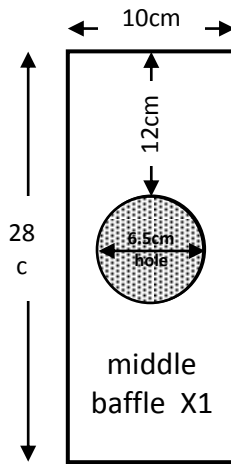

# The Northumberland Little Owl box (2020)3a

2.5cm x 4cm x 10cm wooden blocks X8

Use 18mm exterior quality ply (or something similar); paint outside only, with water-based fence type paint. You can water-proof the roof lid more, with a coat of exterior gloss paint or cover with roofing felt or similar.