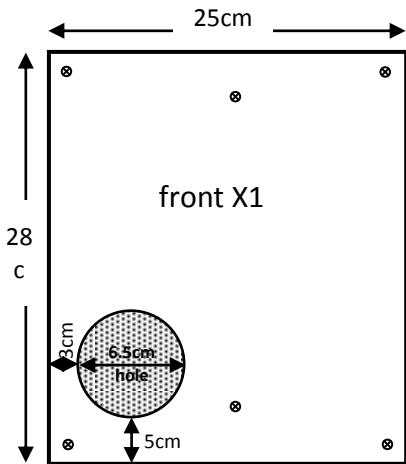

# The Northumberland Little Owl box (2020)3a

2.5cm x 4cm x 10cm wooden blocks X8

Use 18mm exterior quality ply (or something similar); paint outside only, with water-based fence type paint. You can water-proof the roof lid more, with a coat of exterior gloss paint or cover with roofing felt or similar.