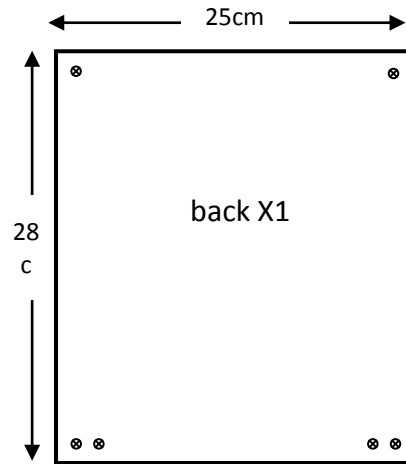

# The Northumberland Little Owl box (2020)3a

2.5cm x 4cm x 10cm wooden blocks X8

Use 18mm exterior quality ply (or something similar); paint outside only, with water-based fence type paint. You can water-proof the roof lid more, with a coat of exterior gloss paint or cover with roofing felt or similar.