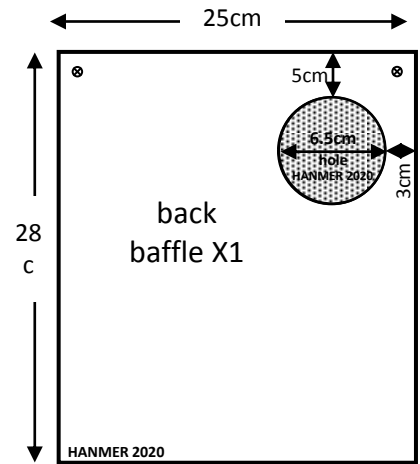

# The Northumberland Little Owl box (2020)3a

2.5cm x 4cm x 10cm wooden blocks X8

Use 18mm exterior quality ply (or something similar); paint outside only, with water-based fence type paint. You can water-proof the roof lid more, with a coat of exterior gloss paint or cover with roofing felt or similar.