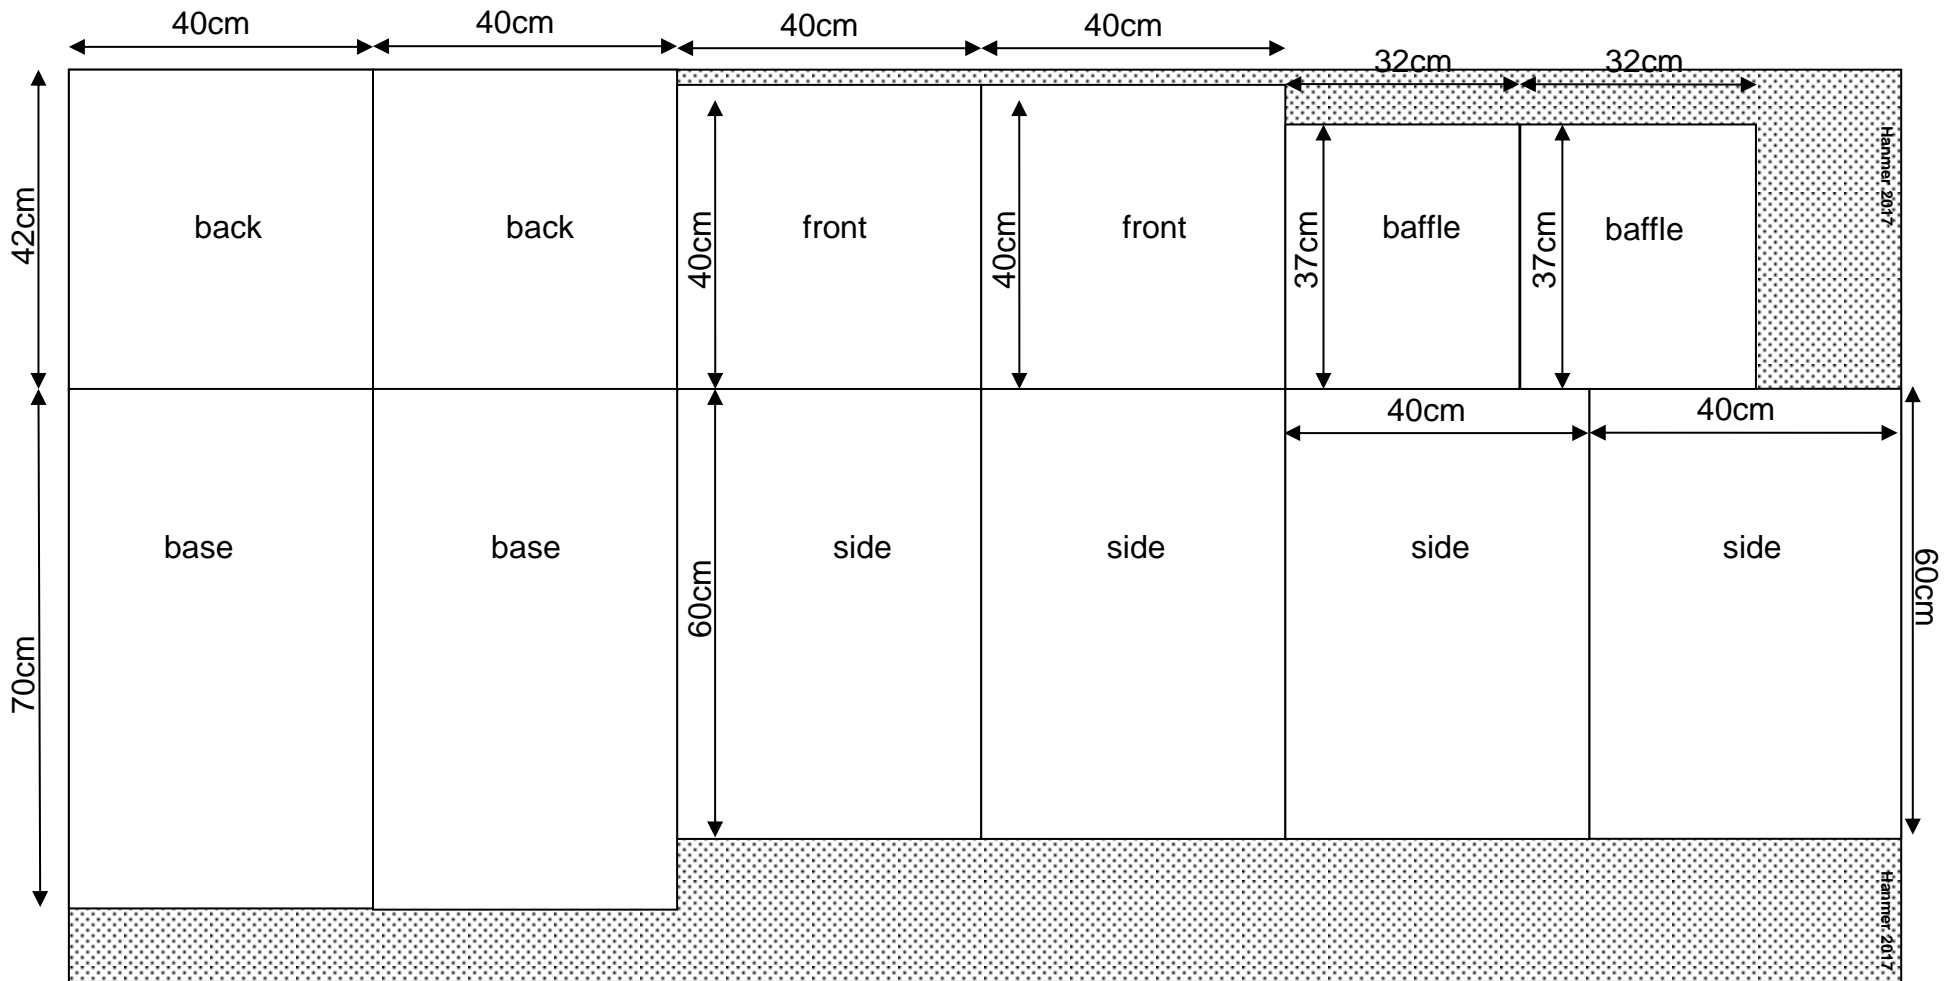

# Cutting plan to make 3 Barn Owl Boxes from 2x 8ft by 4ft Sheets of Ply (Version 3)

Minimum thickness **18mm** Outdoor Quality Plywood or similar wood  
 Sheet size – 243cm by 120cm (8ft by 4ft)

# Cutting plan (two of two) to make 3 Barn Owl Boxes (Version 3)

Minimum thickness **18mm** Outdoor Quality Plywood or similar wood  
Sheet size – 243cm by 120cm (8ft by 4ft)