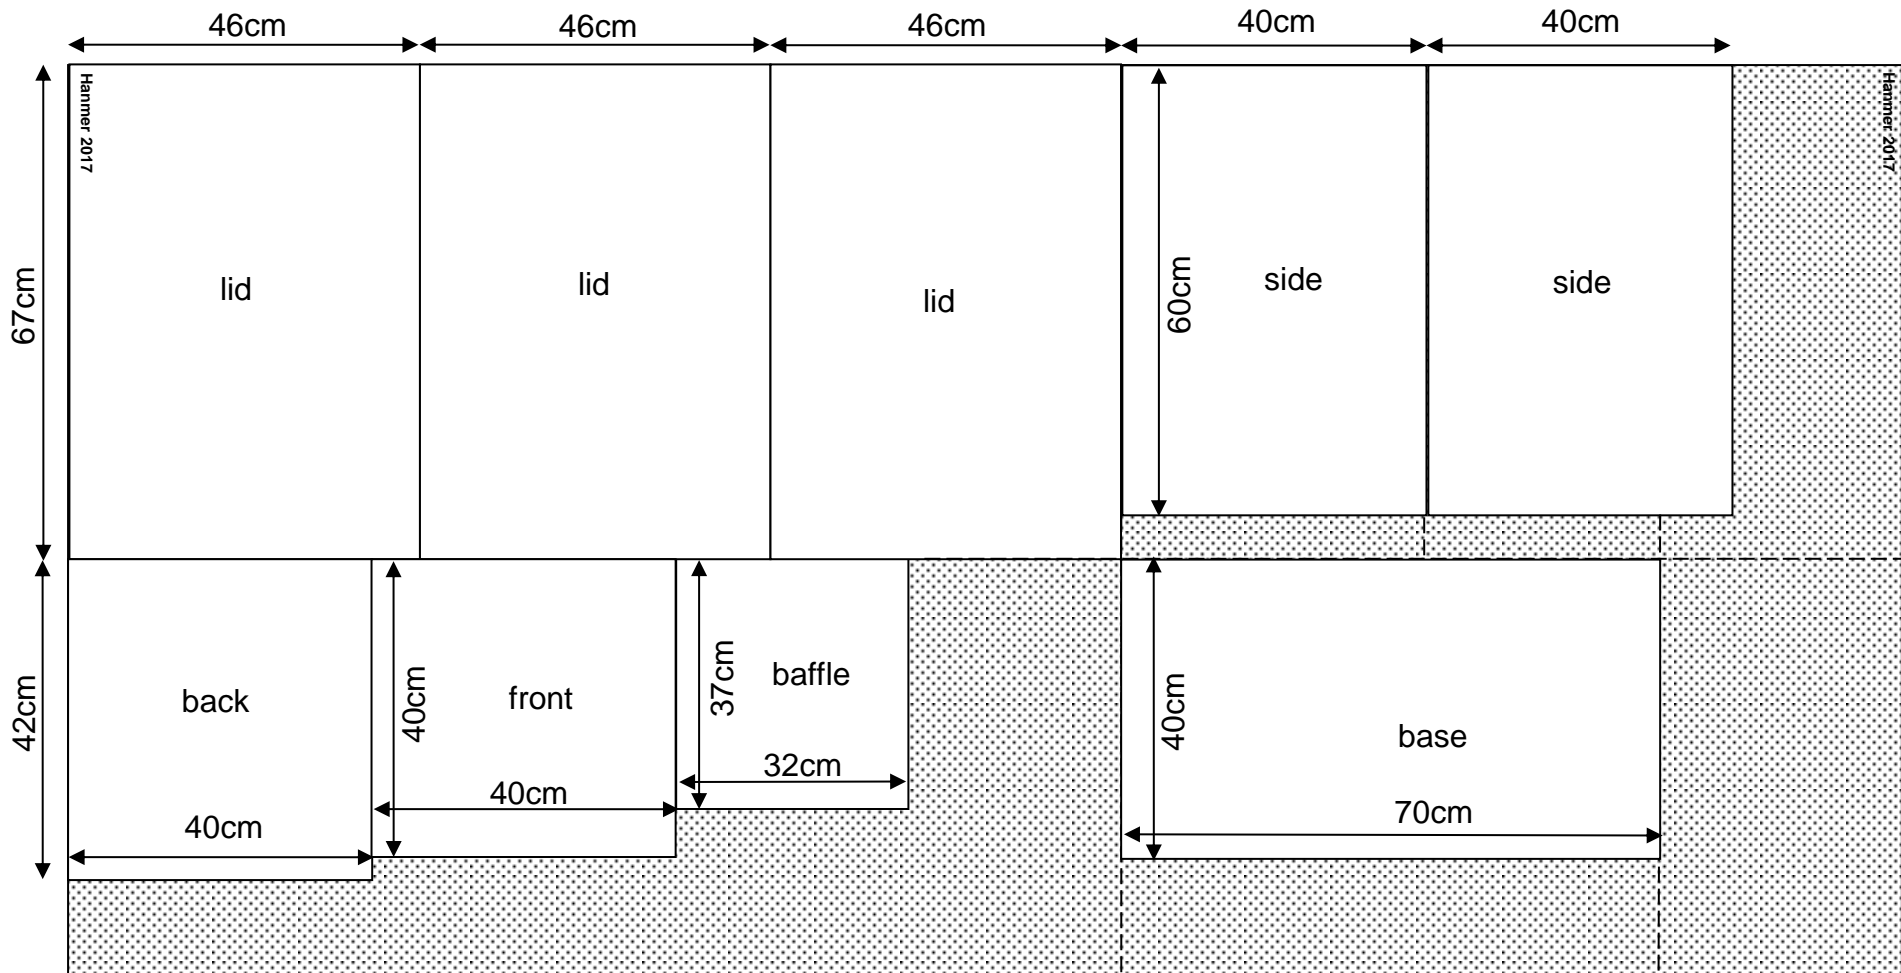

# Cutting plan to make 3 Barn Owl Boxes from 2x 8ft by 4ft Sheets of Ply (Version 3)

Minimum thickness **18mm** Outdoor Quality Plywood or similar wood  
 Sheet size – 243cm by 120cm (8ft by 4ft)

# Cutting plan (two of two) to make 3 Barn Owl Boxes (Version 3)

Minimum thickness **18mm** Outdoor Quality Plywood or similar wood  
Sheet size – 243cm by 120cm (8ft by 4ft)